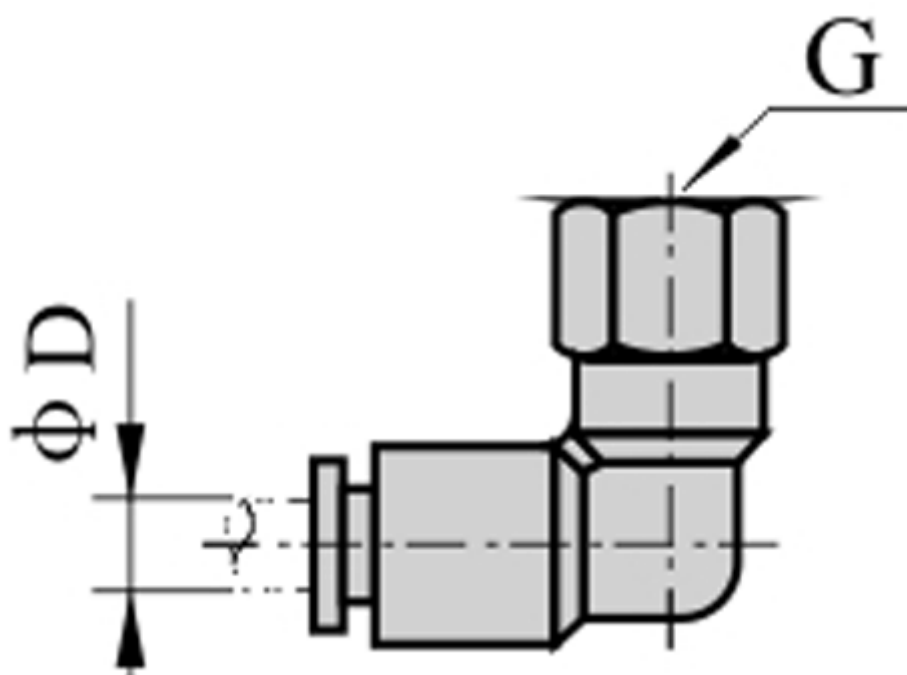

Article number: 58EPLF1203

Description: Fitting EPLF1203 female elbow connector
thread 3/8", tube diameter 12

Measures

D = 12
Thread = 3/8"